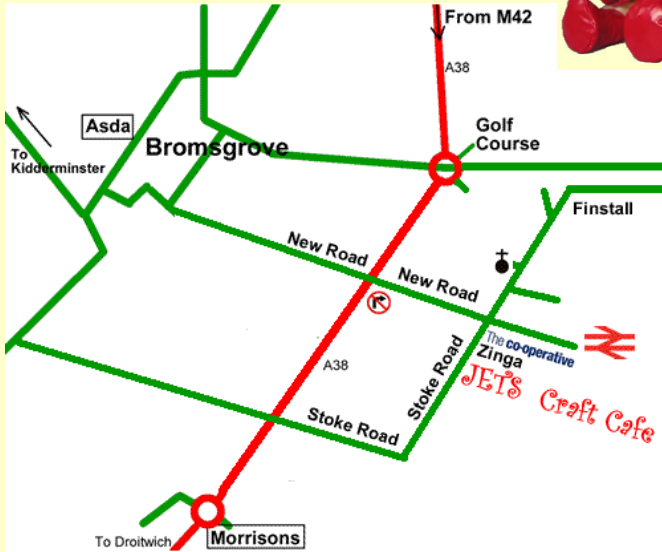

..... is having a party at

JETS Craft Café

3A Stoke Road, Aston Fields, Bromsgrove,
Worcestershire, B60 3EQ Tel 01527 873866
www.jetpotterypainting.co.uk

To

Please come to my party on

At: to

RSVP to:

.....